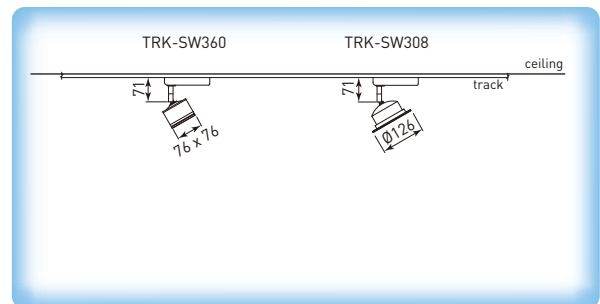

TRK-SW360ABN

TRK-SW308NB

Track 10W Swivel LED Down Light TRK-SW360 & TRK-SW-308

- 10W each light
- With reflector & glass diffuser
- With LD700TRK.4 LED driver

Illustration	Article Code	Model	Light color / Finish
 TRK-SW360ABN		TRK-SW360	
	08.085360.221	TRK-SW360NB-CW	cool white / bright silver
	08.085360.411	TRK-SW360ABN-WW	warm white / brushed stainless
 TRK-SW308NB		TRK-SW308	
	08.085308.221	TRK-SW308NB-CW	cool white / bright silver
	08.085308.411	TRK-SW308ABN-WW	warm white / brushed stainless